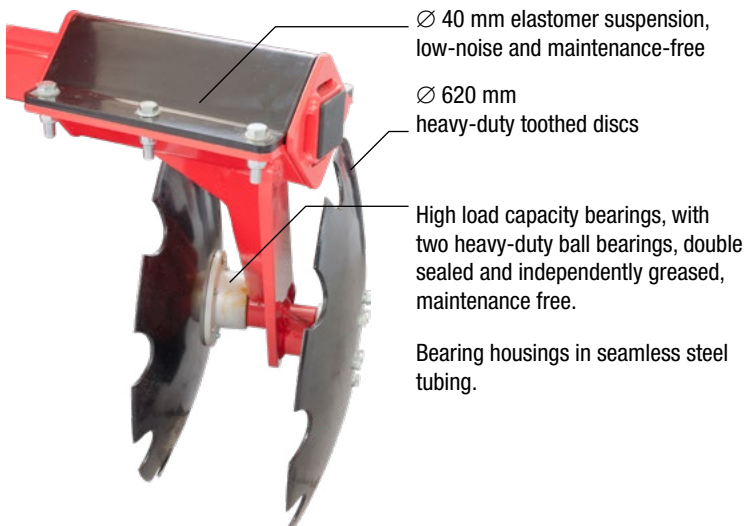

Rear roller with hydraulic adjustment:

- Ø 580 mm cage roller
- Ø 580 mm angled roller

Model ALMENARA-PRO-3024
with Ø 580 mm angled roller
with hydraulic adjustment

Lateral
deflectors

Ø 620 mm
heavy-duty toothed discs

Agriculture

ALMENARA PRO

Fast disc harrow

ALMENARA PRO is the top of the range of JYMPA fast disc harrows, with models of up to seven metres working width, and designed to meet the needs of the most demanding farmers.

In addition to all the features of the ALMENARA harrows, there are the Ø 620 mm discs that achieve a working depth of more than 15 cm and a rear cage or angled roller, always with hydraulic adjustment to set the working depth more quickly and accurately.

“For the most demanding”

Ø 40 mm elastomer suspension,
low-noise and maintenance-free

Ø 620 mm
heavy-duty toothed discs

High load capacity bearings, with
two heavy-duty ball bearings, double
sealed and independently greased,
maintenance free.