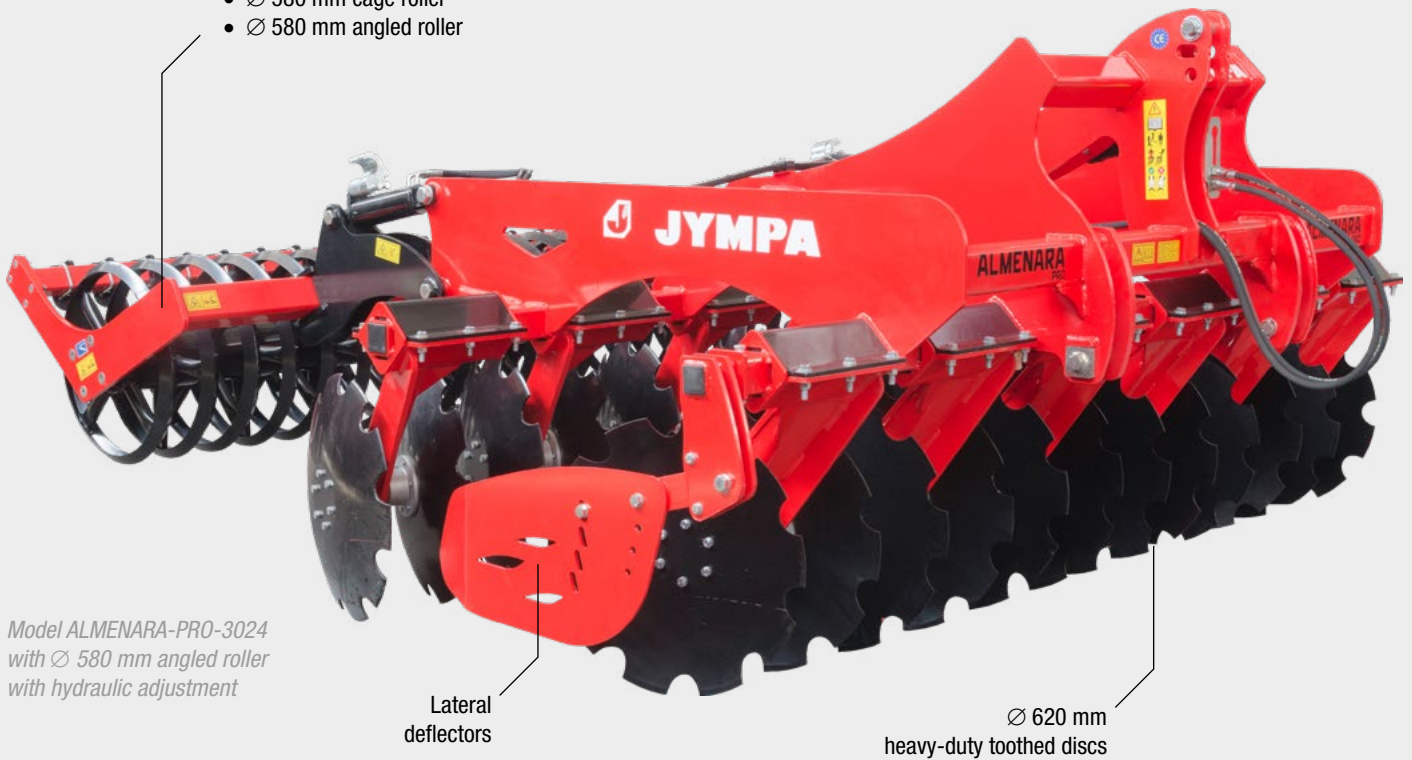

Rear roller with hydraulic adjustment:

- Ø 580 mm cage roller
- Ø 580 mm angled roller

Model ALMENARA-PRO-3024
with Ø 580 mm angled roller
with hydraulic adjustment

Lateral
deflectors

Ø 620 mm
heavy-duty toothed discs

Agriculture

ALMENARA PRO

Fast disc harrow

ALMENARA PRO is the top of the range of JYMPA fast disc harrows, with models of up to seven metres working width, and designed to meet the needs of the most demanding farmers.

In addition to all the features of the ALMENARA harrows, there are the Ø 620 mm discs that achieve a working depth of more than 15 cm and a rear cage or angled roller, always with hydraulic adjustment to set the working depth more quickly and accurately.

“For the most demanding”

Ø 40 mm elastomer suspension,
low-noise and maintenance-free

Ø 620 mm
heavy-duty toothed discs

High load capacity bearings, with
two heavy-duty ball bearings, double
sealed and independently greased,
maintenance free.